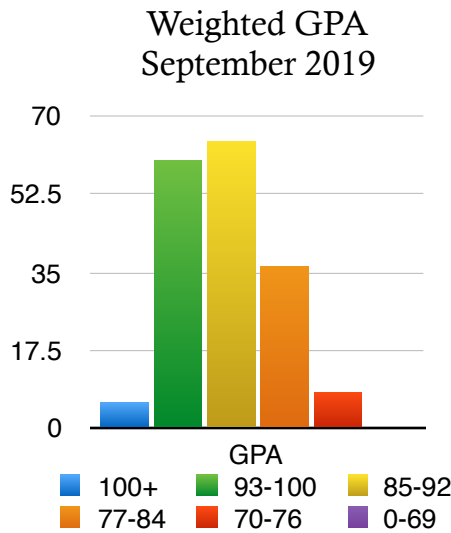

Graduation Requirements

The Class of 2020 must earn 23 total credits comprised of:

English	4 Credits
Social Studies	3 Credits
Mathematics	4 Credits
Science	3 Credits

Including the following:

- 1 Earth/Space Science
- 1 Life Science
- .5 Physics
- .5 Chemistry

Health	.5 Credit
Physical Education	1 Credit
Visual & Performing Arts	1 Credit
Applied Academics	1 Credit
Visual & Performing Arts or Applied Academics	1 Add'l Credit

Expected Graduates for 2020: 173

Class of 2020 GPA