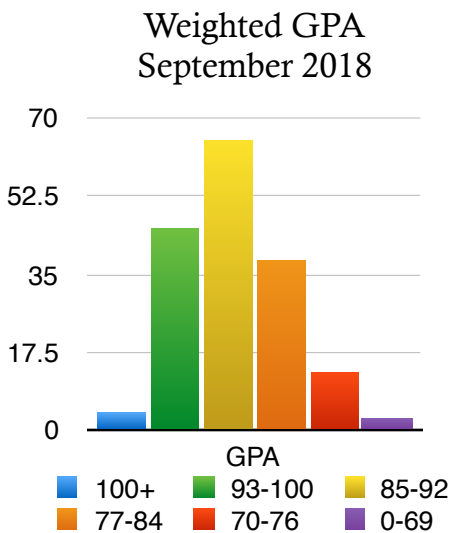

Class of 2019 GPA

Grading

Honors	93-100
Above Average	85-92
Average	77-84
Below Average	70-76
Failing	0-69

Post-Secondary Plans

Class of 2018

69%	4-Year College
4%	2-Year College
<1%	Military
23%	Other (GAP Year, Workforce, Undecided)

Curriculum Highlights

Advanced Placement Courses: Biology, Calculus AB and BC, Environmental Science, European History, Latin, English Language and Composition, English Literature and Composition, Physics C: Mechanics, Spanish Language and Composition, United States History, AP4All

Endorsements: STEM, Global Competency

University of Maine Machias: Advanced Marine Ecology

University of Maine System: Dual-enrollment courses

Project Lead the Way at MCST: Design Technology I/II, Principles of Engineering, Civil Engineering & Architecture

Cultural Exchanges: Scotland, Spain, Germany

Test Scores (CEE Code 200215)

2017-2018 SAT Participation (Juniors)

CHRHS 98%

Average Scores

Evidence-Based Reading & Writing

CHRHS 566 Maine 505 Nation 539

Mathematics

CHRHS 534 Maine 490 Nation 535

2018 CHRHS Advanced Placement Scholars

AP Scholars 15
AP Scholars with Honor 7
AP Scholars with Distinction 8
National AP Scholars 2

PSAT/NMSQT Finalists 2