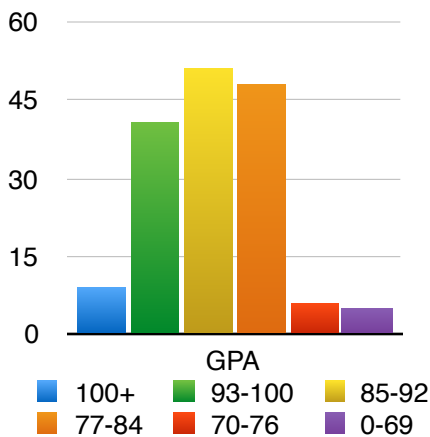

Class of 2018 GPA

Weighted GPA
September 2017

Grading

Honors	93-100
Above Average	85-92
Average	77-84
Below Average	70-76
Failing	0-69

Post-Secondary Plans

Class of 2017

68 %	4-Year College
12 %	2-Year College
3%	Military
17%	Other (GAP Year, Workforce, Undecided)

Curriculum Highlights

Advanced Placement Courses: Biology, Calculus AB and BC, Environmental Science, European History, Latin, English Language and Composition, English Literature and Composition, Physics C: Mechanics, Spanish Language and Composition, United States History, AP4All

University of Maine Machias: Advanced Marine Ecology

University of Maine System: Dual-enrollment courses

Project Lead the Way at MCST: Design Technology I/II, Principles of Engineering, Civil Engineering & Architecture

Cultural Exchanges: China, France, Germany, Israel-Palestine, Italy, Poland

Test Scores (CEEB Code 200215)

2016-2017 SAT Participation

CHRHS 100% Maine 85% Nation 41%

Average Scores

Evidence-Based Reading & Writing

CHRHS 559 Maine 505 Nation 539

Mathematics

CHRHS 540 Maine 490 Nation 535

2017 CHRHS Advanced Placement Scholars

- AP Scholars 12
- AP Scholars with Honor 8
- AP Scholars with Distinction 6

PSAT/NMSQT Finalists 2